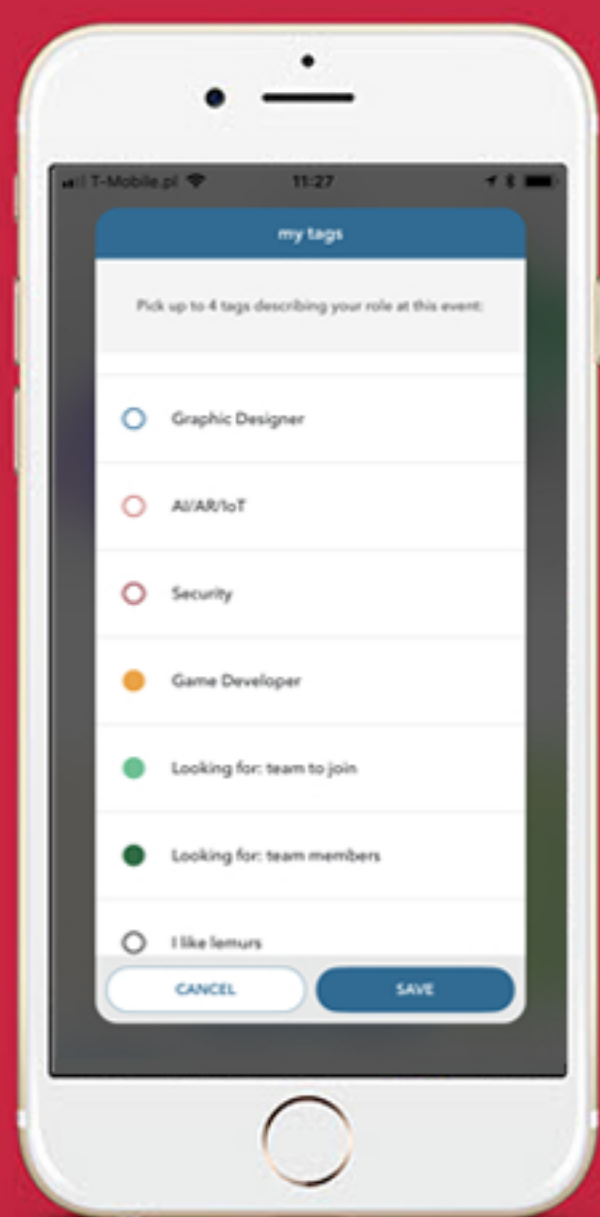

HOW TO FIND A TEAM MEMBER

Follow the steps below to build a team.

1

Choose your tags to let others know who you are!

2

Find your team members filtering them by tags.

3

Add them to your friends and ask them to join your team.

4

When your team is complete, untag that you are looking for team members.

ENJOY ! MAKE USE OF THE MOBILE VERSION OF THE EVENT TO THE FULLEST

www.eventory.cc | hello@eventory.cc

eventory