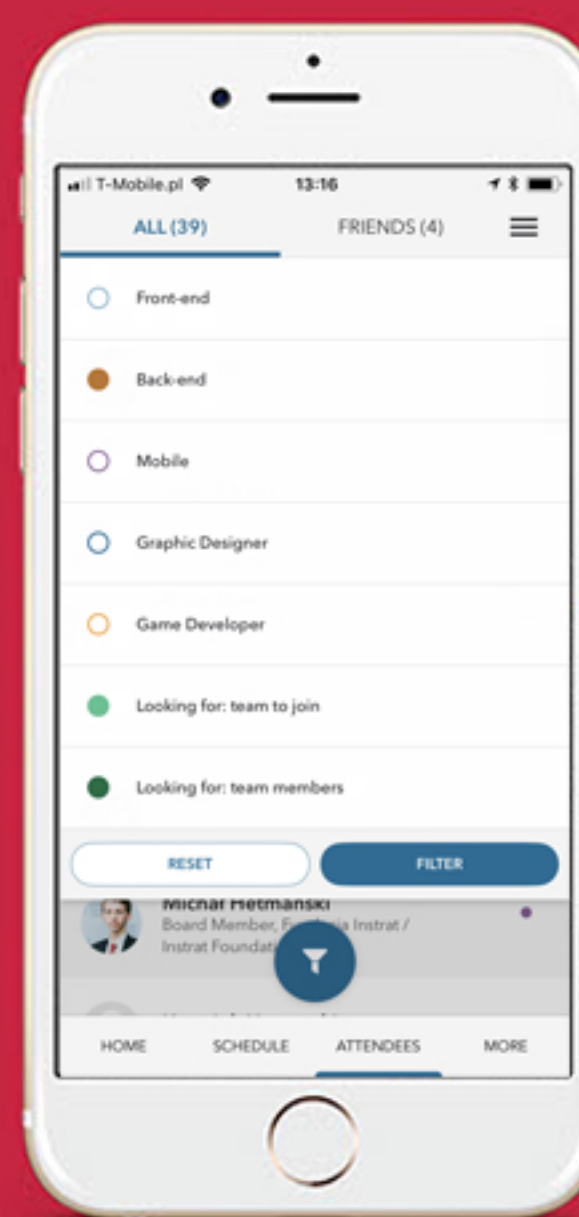

HOW TO FIND A TEAM MEMBER

Follow the steps below to build a team.

1

Choose your tags to let others know who you are!

2

Find your team members filtering them by tags.

3

Add them to your friends and ask them to join your team.

4

When your team is complete, untag that you are looking for team members.

ENJOY ! MAKE USE OF THE MOBILE VERSION OF THE EVENT TO THE FULLEST

www.eventory.cc | hello@eventory.cc

eventory