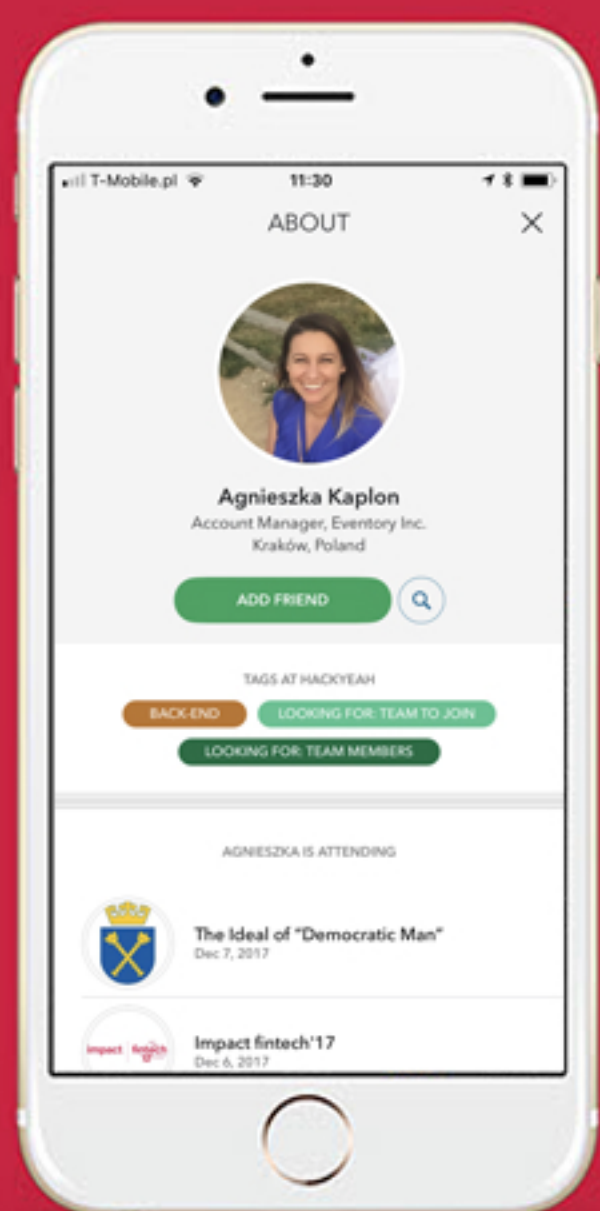

HOW TO FIND A TEAM MEMBER

Follow the steps below to build a team.

1

Choose your tags to let others know who you are!

2

Find your team members filtering them by tags.

3

Add them to your friends and ask them to join your team.

4

When your team is complete, untag that you are looking for team members.

ENJOY ! MAKE USE OF THE MOBILE VERSION OF THE EVENT TO THE FULLEST

www.eventory.cc | hello@eventory.cc

eventory