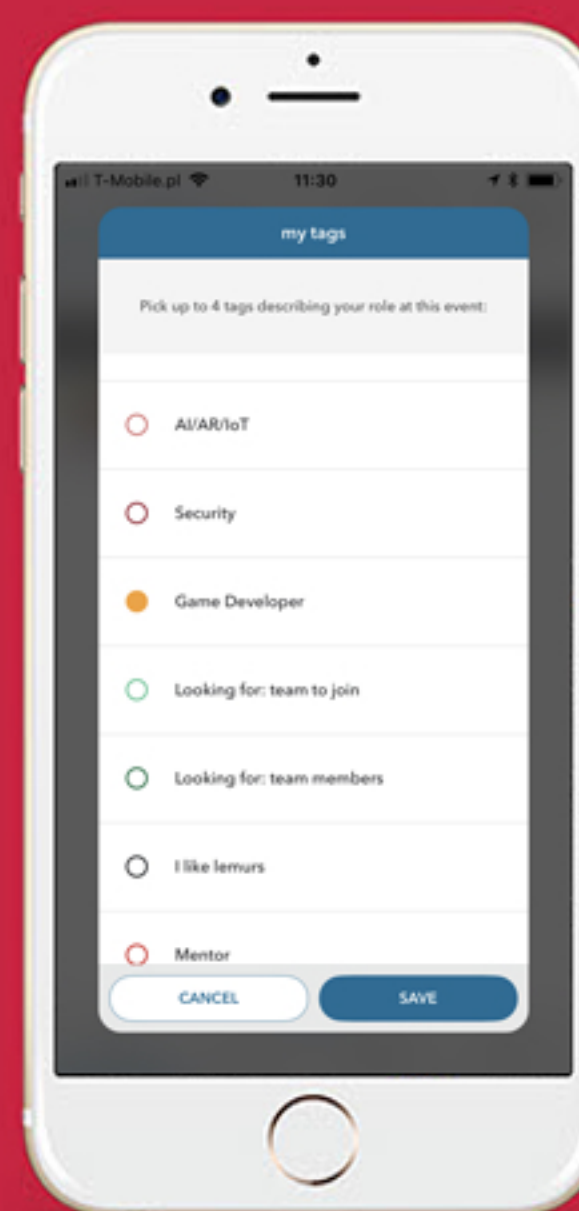

HOW TO FIND A TEAM MEMBER

Follow the steps below to build a team.

1

Choose your tags to let others know who you are!

2

Find your team members filtering them by tags.

3

Add them to your friends and ask them to join your team.

4

When your team is complete, untag that you are looking for team members.

ENJOY ! MAKE USE OF THE MOBILE VERSION OF THE EVENT TO THE FULLEST

www.eventory.cc | hello@eventory.cc

eventory